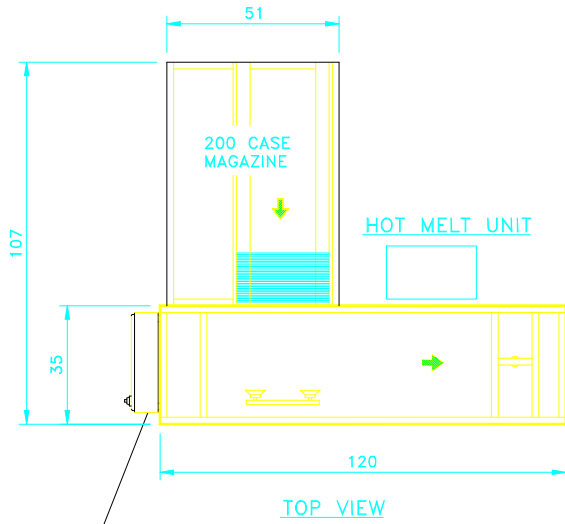

DRAWING NO. 22A0011183

EL. ENCLOSURE  
NEMA 12

<i>Ellwell Manufacturing</i> P e e r o California	
DRAWN BY: A.W.	TITLE: OUTLINE DWG
APPRVD BY:	MODEL 80-EG
DATE: 10-24-97	W/L.H. MAGAZINE
SCALE: 3/8=12	DRAWING NO. 22A0011183

PLOTTED: XX/XX/XX  
BY: XXXX

DWG  
A  
SIZE

CADD FILE: XXXXXXXX