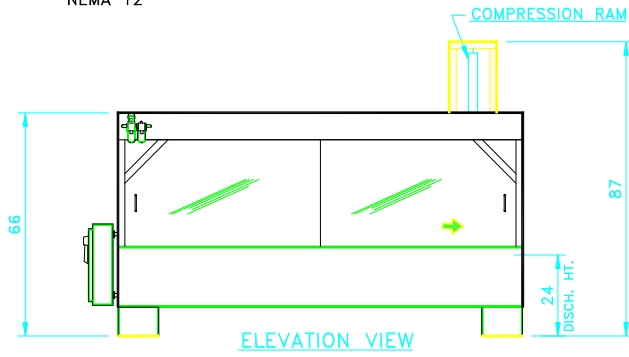

DRAWING NO. 22A0011183

EL. ENCLOSURE  
NEMA 12

<i>Ellwell Manufacturing</i> P e e r o California	
DRAWN BY: A.W.	TITLE: OUTLINE DWG
APPRVD BY:	MODEL 80-EG
DATE: 10-24-97	W/L.H. MAGAZINE
SCALE: 3/8=12	DRAWING NO. 22A0011183

PLOTTED: XX/XX/XX  
BY: XXXX

DWG  
A  
SIZE

CADD FILE: XXXXXXXX